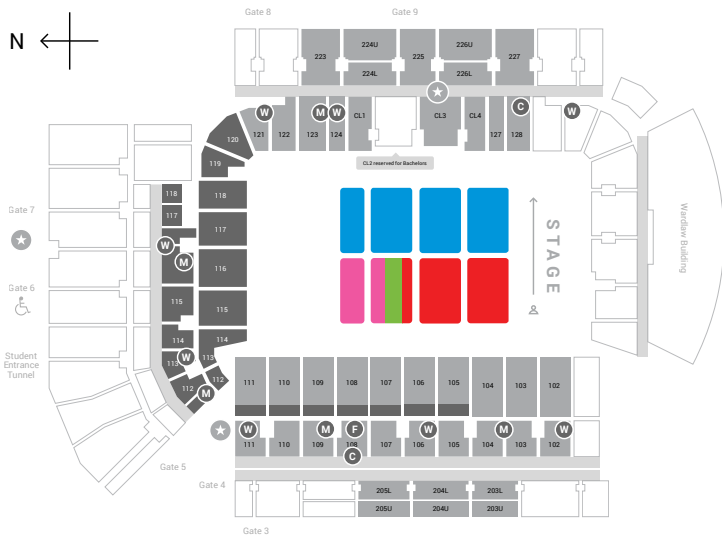

Map

Spring 2021 Commencement: Bachelor's Morning Ceremony

- C** Concessions
- ADA Gate
- *** Guest Services
- 6** ADA-Only Sections
- Sections Closed
- W M F** Restrooms
(Women's, Men's, Family)

- College of Computing
- College of Design
- College of Sciences
- College of Engineering